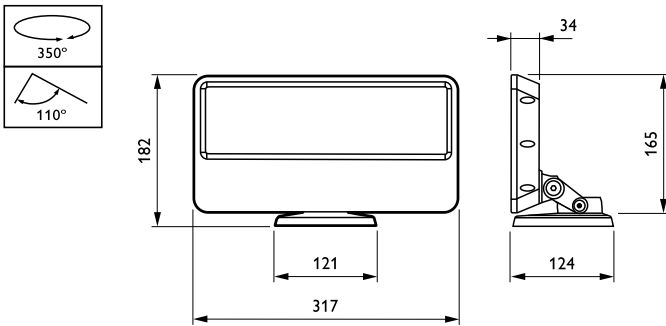

iW Blast PowerCore

Init. Color Rendering Index	82
Initial input power	50 W

Application Conditions

Ambient temperature range	-20 to +50 °C
---------------------------	---------------

Product Data

Full product code	871794379546899
Order product name	BCP474 36xLED-HB-2700-6500 36 BK

EAN/UPC - Product	8717943795468
Order code	910503702360
Numerator - Quantity Per Pack	1
Numerator - Packs per outer box	2
Material Nr. (12NC)	910503702360
Net Weight (Piece)	3.000 kg

Dimensional drawing