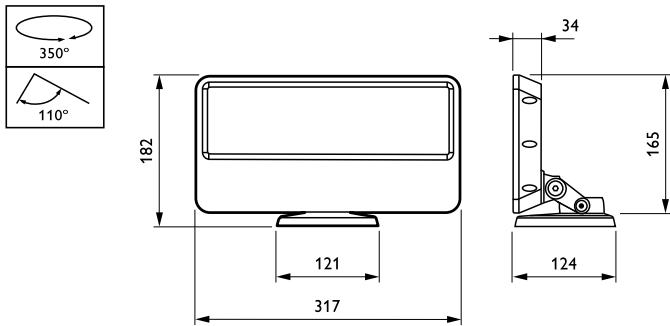

## Product Data

Full product code	871794379547599
-------------------	-----------------

Order product name	BCP474 36xLED-HB-2700-6500 83 WH
EAN/UPC - Product	8717943795475
Order code	910503702361
Numerator - Quantity Per Pack	1
Numerator - Packs per outer box	2
Material Nr. (12NC)	910503702361
Net Weight (Piece)	3.000 kg

## Dimensional drawing

iW Blast Powercore