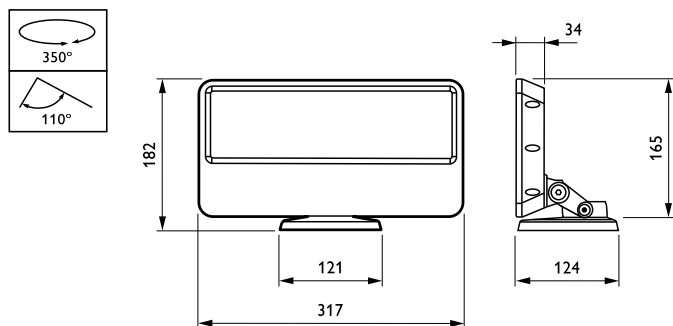

Application Conditions

Ambient temperature range	-20 to +50 °C
---------------------------	---------------

Product Data

Full product code	871794379548299
-------------------	-----------------

Order product name	BCP474 36xLED-HB-2700-6500 83 BK
EAN/UPC - Product	8717943795482
Order code	910503702362
Numerator - Quantity Per Pack	1
Numerator - Packs per outer box	2
Material Nr. (12NC)	910503702362
Net Weight (Piece)	3.000 kg

Dimensional drawing

iW Blast Powercore