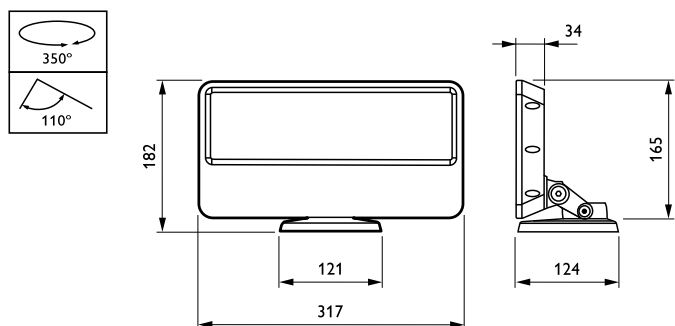

Material no. (12NC) 910503702383

Net weight (piece) 3.000 kg

### Dimensional drawing

eW Blast Powercore