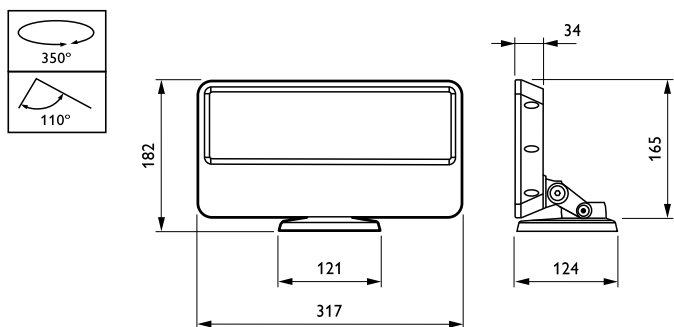

EAN/UPC - Product 8717943798995

Order code 910503702412

Numerator - Quantity Per Pack 1

Numerator - Packs per outer box 2

Material Nr. (12NC) 910503702412

Net Weight (Piece) 3.000 kg

Dimensional drawing

eColor Blast Powercore