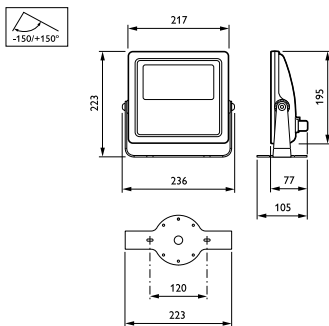

### Product Data

|                                 |   |
|---------------------------------|---|
| Full product code               | 871829138285099                         |
| Order product name              | BCP411 18xLED-HB/RGB 100-240V 10 CE CQC |
| EAN/UPC - Product               | 8718291382850                           |
| Order code                      | 910503702868                            |
| Numerator - Quantity Per Pack   | 1                                       |
| Numerator - Packs per outer box | 4                                       |
| Material Nr. (12NC)             | 910503702868                            |
| Net Weight (Piece)              | 2.900 kg                                |

### Dimensional drawing

Vaya