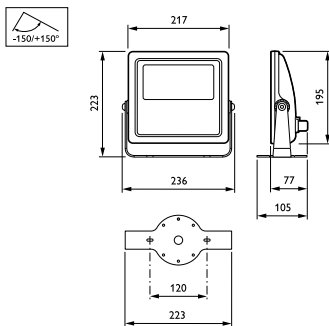

Vaya Flood LP

Approval and Application

Ingress protection code	IP66 [Dust penetration-protected, jet-proof]
Mech. impact protection code	IK05 [0.7 J]

Initial Performance (IEC Compliant)

Initial LED luminaire efficacy	45 lm/W
Init. Color Rendering Index	80
Initial input power	44 W

Application Conditions

Ambient temperature range	-20 to +40 °C
---------------------------	---------------

Product Data

Full product code	871829138286799
Order product name	BCP411 18xLED-HB/RGB 100-240V 20 CE CQC
EAN/UPC - Product	8718291382867
Order code	910503702869
Numerator - Quantity Per Pack	1
Numerator - Packs per outer box	4
Material Nr. (12NC)	910503702869
Net Weight (Piece)	2.900 kg

Dimensional drawing

Vaya