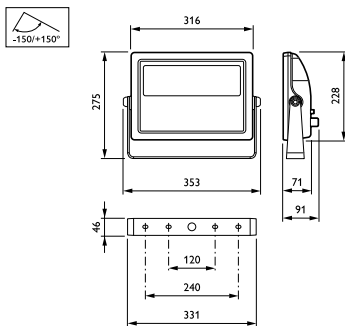

Application Conditions

Ambient temperature range	-20 to +40 °C
---------------------------	---------------

Product Data

Full product code	871829160161699
Order product name	BCP414 30xLED-HB/RGB 100-240V 40 CE CQC
EAN/UPC - Product	8718291601616
Order code	910503702878
Numerator - Quantity Per Pack	1
Numerator - Packs per outer box	2
Material Nr. (12NC)	910503702878
Net Weight (Piece)	5.100 kg

Dimensional drawing

Vaya