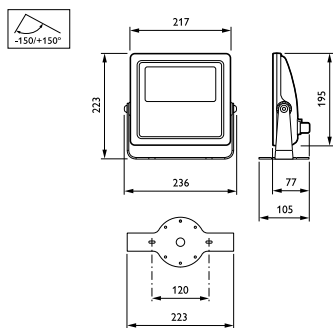

Vaya Flood LP

Approval and Application

Ingress protection code	IP66 [Dust penetration-protected, jet-proof]
Mech. impact protection code	IK06 [1 J]

Initial Performance (IEC Compliant)

Initial LED luminaire efficacy	45 lm/W
Init. Color Rendering Index	80
Initial input power	44 W

Application Conditions

Ambient temperature range	-20 to +40 °C
---------------------------	---------------

Product Data

Full product code	871829138294299
Order product name	BCP413 18xLED-HB/GN 100-240 20 CE CQC
EAN/UPC - Product	8718291382942
Order code	910503702902
Numerator - Quantity Per Pack	1
Numerator - Packs per outer box	4
Material Nr. (12NC)	910503702902
Net Weight (Piece)	2.770 kg

Dimensional drawing

Vaya