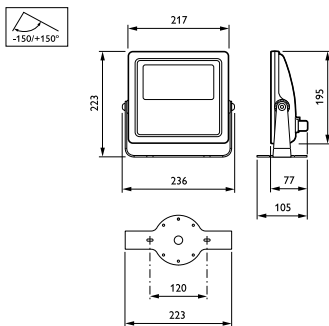

Vaya Flood LP

Approval and Application

Ingress protection code	IP66 [Dust penetration-protected, jet-proof]
Mech. impact protection code	IK06 [1 J]

Initial Performance (IEC Compliant)

Initial LED luminaire efficacy	45 lm/W
Init. Color Rendering Index	80
Initial input power	44 W

Application Conditions

Ambient temperature range	-20 to +40 °C
---------------------------	---------------

Product Data

Full product code	871829138298099
Order product name	BCP413 18xLED-HB/BL 100-240 20 CE CQC
EAN/UPC - Product	8718291382980
Order code	910503702910
Numerator - Quantity Per Pack	1
Numerator - Packs per outer box	4
Material Nr. (12NC)	910503702910
Net Weight (Piece)	2.770 kg

Dimensional drawing

Vaya