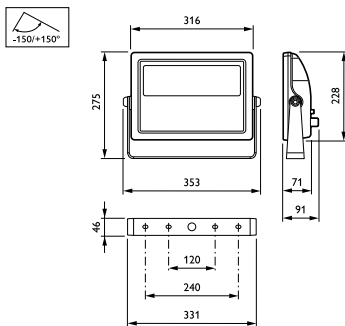

Vaya Flood MP

Approval and Application

Ingress protection code	IP66 [Dust penetration-protected, jet-proof]
Mech. impact protection code	IK06 [1 J]

Initial Performance (IEC Compliant)

Initial LED luminaire efficacy	45 lm/W
Init. Color Rendering Index	80
Initial input power	73 W

Application Conditions

Ambient temperature range	-20 to +40 °C
---------------------------	---------------

Product Data

Full product code	871829160137199
Order product name	BCP416 30xLED-HB/RD 220-240 20 CE CQC
EAN/UPC - Product	8718291601371
Order code	910503702958
Numerator - Quantity Per Pack	1
Numerator - Packs per outer box	2
Material Nr. (12NC)	910503702958
Net Weight (Piece)	5.700 kg

Dimensional drawing

Vaya