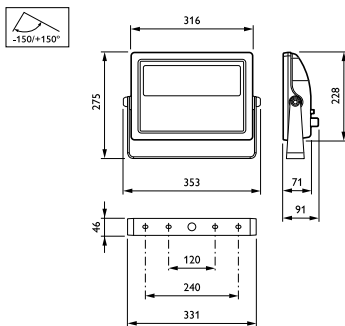

Vaya Flood MP

Approval and Application

Ingress protection code	IP66 [Dust penetration-protected, jet-proof]
Mech. impact protection code	IK06 [1 J]

Initial Performance (IEC Compliant)

Initial LED luminaire efficacy	45 lm/W
Init. Color Rendering Index	80
Initial input power	73 W

Application Conditions

Ambient temperature range	-20 to +40 °C
---------------------------	---------------

Product Data

Full product code	871829160141899
Order product name	BCP416 30xLED-HB/GN 220-240 40 CE CQC
EAN/UPC - Product	8718291601418
Order code	910503702967
Numerator - Quantity Per Pack	1
Numerator - Packs per outer box	2
Material Nr. (12NC)	910503702967
Net Weight (Piece)	5.700 kg

Dimensional drawing

Vaya