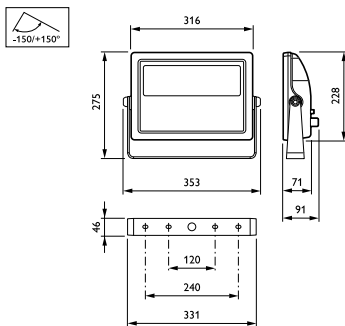

## Product Data

Full product code	871829160143299
Order product name	BCP416 30xLED-HB/BL 220-240 20 CE CQC
EAN/UPC - Product	8718291601432
Order code	910503702974
Numerator - Quantity Per Pack	1
Numerator - Packs per outer box	2
Material Nr. (12NC)	910503702974
Net Weight (Piece)	5.700 kg

## Dimensional drawing

Vaya