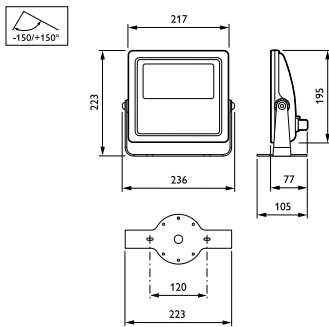

### Product data

General Information		Light Technical	
Number of light sources	18 pcs	Standard tilt angle posttop	0°
Lamp family code	LED-HB [ LED High Brightness]	Standard tilt angle side entry	0°
Light source replaceable	No	<b>Operating and Electrical</b>	
Driver included	Yes	Input Voltage	100 to 240 V
Optical cover/lens type	Flat glass	Input Frequency	50 to 60 Hz
Protection class IEC	Safety class I	<b>Controls and Dimming</b>	
Type description	-	Dimmable	Yes
CE mark	CE mark	<b>Mechanical and Housing</b>	
ENEC mark	ENEC mark	Housing Material	Aluminum
UL mark	UL mark	Optical cover/lens material	Glass
CQC mark	CQC-mark	<b>Approval and Application</b>	
Lifetime to 70% luminous flux	50000 h	Ingress protection code	IP66 [ Dust penetration-protected, jet-proof]
Optic type outdoor	Narrow beam angle 10°		
PSE mark	No		
RoHS mark	-		
WEEE mark	-		

## Vaya Flood LP

Mech. impact protection code	IK06 [ 1 J]	Order product name	BCP412 18xLED-HB/3000 100-240 10 CE CQC
<b>Initial Performance (IEC Compliant)</b>		EAN/UPC - Product	8718291600787
Initial LED luminaire efficacy	45 lm/W	Order code	910503703054
Init. Corr. Color Temperature	3000 K	Numerator - Quantity Per Pack	1
Init. Color Rendering Index	80	Numerator - Packs per outer box	4
Initial input power	44 W	Material Nr. (12NC)	910503703054
<b>Application Conditions</b>		Net Weight (Piece)	2.770 kg
Ambient temperature range	-20 to +40 °C		
<b>Product Data</b>			
Full product code	871829160078799		

### Dimensional drawing

Vaya