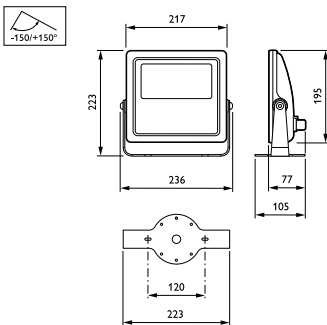

Application Conditions

Ambient temperature range -20 to +40 °C

Product Data

Full product code 871829138305599

Order product name BCP412 18xLED-HB/3000 100-240 20 CE CQC

EAN/UPC - Product 8718291383055

Order code 910503703055

Numerator - Quantity Per Pack 1

Numerator - Packs per outer box 4

Material Nr. (12NC) 910503703055

Net Weight (Piece) 2.770 kg

Dimensional drawing

Vaya