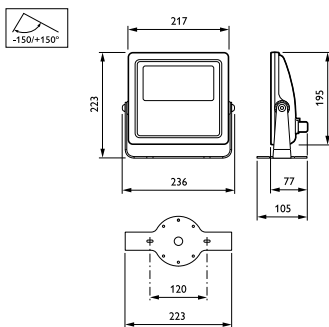

### Product data

General Information		Light Technical	
Number of light sources	18 pcs	Standard tilt angle posttop	0°
Lamp family code	LED-HB [ LED High Brightness]	Standard tilt angle side entry	0°
Light source replaceable	No	<b>Operating and Electrical</b>	
Driver included	Yes	Input Voltage	100 to 240 V
Optical cover/lens type	Flat glass	Input Frequency	50 to 60 Hz
Protection class IEC	Safety class I	<b>Controls and Dimming</b>	
Type description	-	Dimmable	Yes
CE mark	CE mark	<b>Mechanical and Housing</b>	
ENEC mark	ENEC mark	Housing Material	Aluminum
UL mark	UL mark	Optical cover/lens material	Glass
CQC mark	CQC-mark	<b>Approval and Application</b>	
Lifetime to 70% luminous flux	50000 h	Ingress protection code	IP66 [ Dust penetration-protected, jet-proof]
Optic type outdoor	Narrow beam angle 10°		
PSE mark	No		
RoHS mark	-		
WEEE mark	-		

## Vaya Flood LP

Mech. impact protection code	IK06 [ 1 J]	Order product name	BCP412 18xLED-HB/2700 100-240 10 CE CQC
<b>Initial Performance (IEC Compliant)</b>		EAN/UPC - Product	8718291600848
Initial LED luminaire efficacy	45 lm/W	Order code	910503703218
Init. Corr. Color Temperature	2700 K	Numerator - Quantity Per Pack	1
Init. Color Rendering Index	80	Numerator - Packs per outer box	4
Initial input power	44 W	Material Nr. (12NC)	910503703218
<b>Application Conditions</b>		Net Weight (Piece)	2.770 kg
Ambient temperature range	-20 to +40 °C		
<b>Product Data</b>			
Full product code	871829160084899		

### Dimensional drawing

Vaya