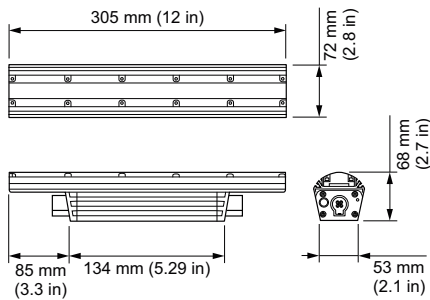

## Product Data

Full product code	871829160394899
Order product name	BCS459 10x60 RGB L305
EAN/UPC – product	8718291603948
Order code	123-000079-01
SAP numerator – quantity per pack	1
Numerator – packs per outer box	4
SAP material	910503703331
SAP net weight (piece)	1.200 kg
Commercial Code	123-000079-01
Catalogue number description	ColorGraz e MX Powercore, RGB, 10° x 60° Beam Angle, 305 mm (1 ft)

## Dimensional drawing

ColorGraz e MX Powercore