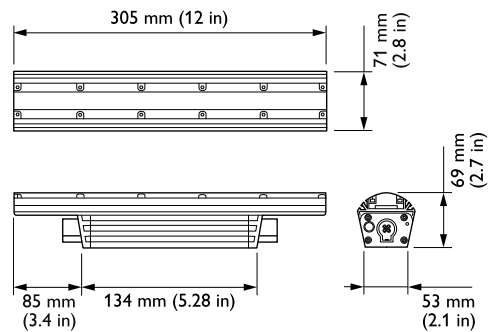

Application Conditions

Ambient temperature range	-40 to +50 °C
---------------------------	---------------

Product Data

Full product code	871829160404499
Order product name	BCS467 10x60 RGB L305
EAN/UPC – product	8718291604044
Order code	123-000079-21
SAP numerator – quantity per pack	1
Numerator – packs per outer box	4
SAP material	910503703348
SAP net weight (piece)	1.200 kg
Commercial Code	123-000079-21
Catalogue number description	ColorGraz e QLX Powercore, RGB, 10° x 60° Beam Angle, 305 mm (1 ft)

Dimensional drawing

Graze

Graze