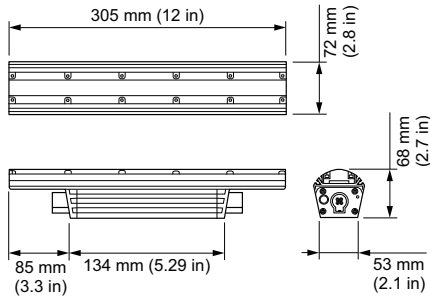

Application Conditions

Ambient temperature range	-40 to +50 °C
---------------------------	---------------

Product Data

Full product code	871829160404499
Order product name	BCS467 10x60 RGB L305
EAN/UPC – product	8718291604044
Order code	123-000079-21
SAP numerator – quantity per pack	1
Numerator – packs per outer box	4
SAP material	910503703348
SAP net weight (piece)	1.200 kg
Commercial Code	123-000079-21
Catalogue number description	ColorGraz e QLX Powercore, RGB, 10° x 60° Beam Angle, 305 mm (1 ft)

Dimensional drawing

Graze

Graze