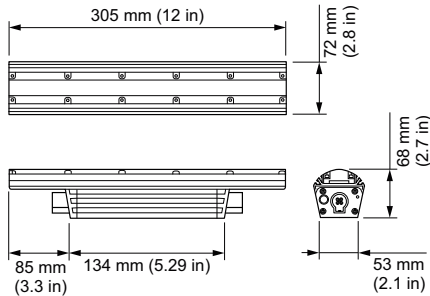

Application Conditions

Ambient temperature range	-40 to +50 °C
---------------------------	---------------

Product Data

Full product code	871829160404499
Order product name	BCS467 10x60 RGB L305
EAN/UPC – product	8718291604044
Order code	123-000079-21
SAP numerator – quantity per pack	1
Numerator – packs per outer box	4
SAP material	910503703348
SAP net weight (piece)	1.200 kg
Commercial Code	123-000079-21
Commercial Code	ColorGraz e QLX Powercore, RGB, 10° x 60° Beam Angle, 305 mm (1 ft)

Dimensional drawing

Graze

Graze