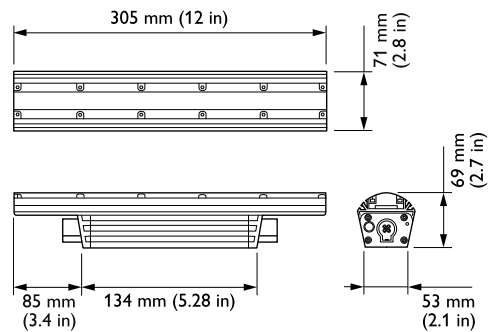

Application Conditions

Ambient temperature range	-40 to +50 °C
---------------------------	---------------

Product Data

Full product code	871829160404499
Order product name	BCS467 10x60 RGB L305
EAN/UPC – product	8718291604044
Order code	123-000079-21
SAP numerator – quantity per pack	1
Numerator – packs per outer box	4
SAP material	910503703348
SAP net weight (piece)	1.200 kg
Commercial Code	123-000079-21
Commercial Code	ColorGraz e QLX Powercore, RGB, 10° x 60° Beam Angle, 305 mm (1 ft)

Dimensional drawing

Graze

Graze