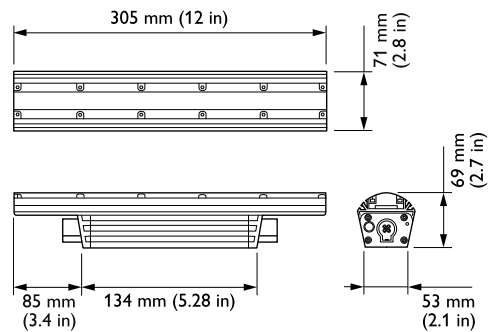

Application Conditions

Ambient temperature range	-40 to +50 °C
---------------------------	---------------

Product Data

Full product code	871829160407599
Order product name	BCS467 60x30 RGB L305
EAN/UPC – product	8718291604075
Order code	123-000079-24
SAP numerator – quantity per pack	1
Numerator – packs per outer box	4
SAP material	910503703351
SAP net weight (piece)	1.103 kg
Commercial Code	123-000079-24
Commercial Code	ColorGraz e QLX Powercore, RGB, 60° x 30° Beam Angle, 305 mm (1 ft)

Dimensional drawing

Graze

Graze