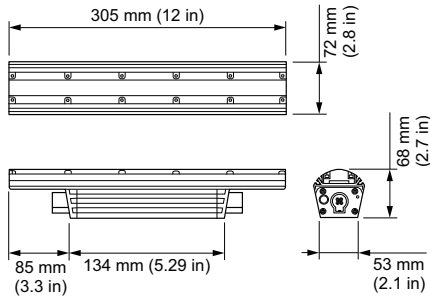

Application Conditions

Ambient temperature range	-40 to +50 °C
---------------------------	---------------

Product Data

Full product code	871829160407599
Order product name	BCS467 60x30 RGB L305
EAN/UPC – product	8718291604075
Order code	123-000079-24
SAP numerator – quantity per pack	1
Numerator – packs per outer box	4
SAP material	910503703351
SAP net weight (piece)	1.103 kg
Commercial Code	123-000079-24
Commercial Code	ColorGraz e QLX Powercore, RGB, 60° x 30° Beam Angle, 305 mm (1 ft)

Dimensional drawing

Graze

Graze