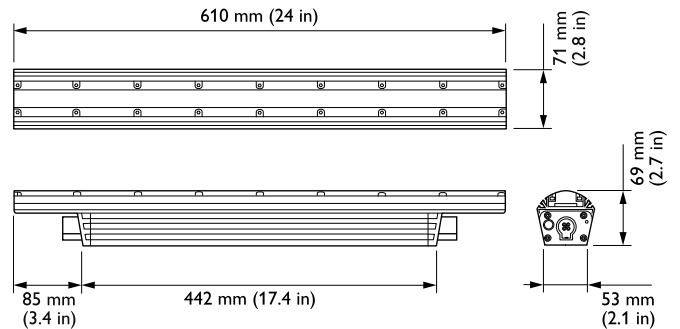

Application Conditions

Ambient temperature range	-40 to +50 °C
---------------------------	---------------

Product Data

Full product code	871829160411299
Order product name	BCS467 30x60 RGB L609
EAN/UPC – product	8718291604112
Order code	123-000079-28
SAP numerator – quantity per pack	1
Numerator – packs per outer box	4
SAP material	910503703355
SAP net weight (piece)	2.700 kg
Commercial Code	123-000079-28
Catalogue number description	ColorGraz e QLX Powercore, RGB, 30° x 60° Beam Angle, 610 mm (2 ft)

Dimensional drawing

Graze

Graze