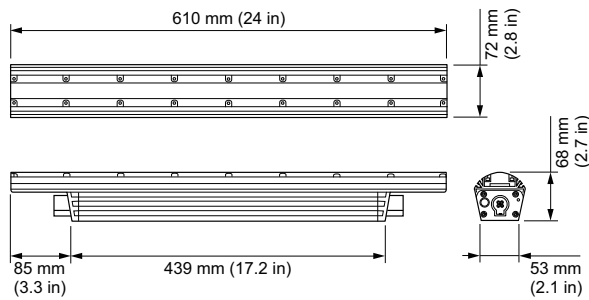

Application Conditions

Ambient temperature range	-40 to +50 °C
---------------------------	---------------

Product Data

Full product code	871829160411299
Order product name	BCS467 30x60 RGB L609
EAN/UPC – product	8718291604112
Order code	123-000079-28
SAP numerator – quantity per pack	1
Numerator – packs per outer box	4
SAP material	910503703355
SAP net weight (piece)	2.700 kg
Commercial Code	123-000079-28
Catalogue number description	ColorGraz e QLX Powercore, RGB, 30° x 60° Beam Angle, 610 mm (2 ft)

Dimensional drawing

Graze

Graze