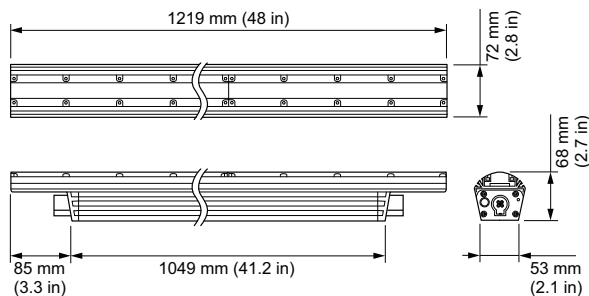

ColorGraze EC Powercore

ColorGraze EC Powercore, RGB, 90° x 90° Beam Angle, 1219 mm (4 ft)

ColorGraze EC Powercore, RGB, 90° x 90° Beam Angle, 1219 mm (4 ft)

Some exterior architectural details require a soft-edged volume fill of light. Graze EC Powercore combines this output with the proven, durable design of the Graze Powercore product family and low power consumption.

Lumen Maintenance 70% at 50 °C Reported	60000
---	-------

Application Conditions

Ambient temperature range	-40 to +50 °C
----------------------------------	---------------

Product Data

Full product code	871829160392400
Order product name	BCS468 RGB L1219
EAN/UPC – product	8718291603924
Order code	123-000079-43
SAP numerator – quantity per pack	1
Numerator – packs per outer box	1
SAP material	910503703370
SAP net weight (piece)	4.700 kg
Commercial Code	123-000079-43
Catalogue number description	ColorGraze EC Powercore, RGB, 90° x 90° Beam Angle, 1219 mm (4 ft)

Dimensional drawing

Graze