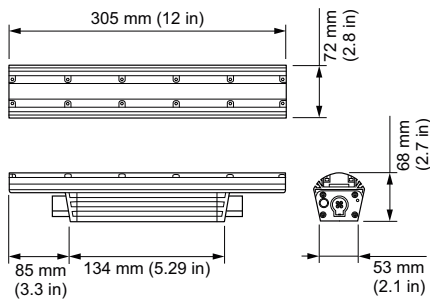

eColor Graze QLX Powercore

eColor Graze QLX Powercore, Blue, 60° x 30° Beam Angle, 305 mm (1 ft)

Blue - 60° x 30° - 305 mm - Aluminium

Many architectural structures need a linear fixture capable of illuminating several storeys with minimal setback and reduced power consumption. Property owners/end users need a controllable product capable of dynamic illumination to draw attention to their establishments and emphasise their brands. Graze QLX Powercore is capable of illuminating over 10 metres at very close setback distances. Powercore technology enables simple installation and long product run lengths.

Product data

General Information		Input frequency	
Lamp family code	LED-HB [LED High Brightness]	50 to 60 Hz	
Light source colour	Blue	Controls and Dimming	
Light source replaceable	No	Dimmable	Yes
Driver included	Yes	Mechanical and Housing	
Optical cover/lens type	PC-UV [Polycarbonate bowl/cover UV-resistant]	Housing material	Extruded aluminium
Luminaire light beam spread	60° x 30°	Optic material	Polycarbonate
Protection class IEC	Safety class I	Optical cover/lens material	Polycarbonate
CE mark	CE mark	Length	305 mm
UL mark	UL and cUL mark	Colour	Aluminium
Lifetime to 70% luminous flux	100000 h	Approval and Application	
Operating and Electrical		Ingress protection code	IP66 [Dust penetration-protected, jet-proof]
Input Voltage	100 to 277 V	Mech. impact protection code	IK10 [20 J vandal-resistant]

EAN/UPC – product	8718291606857
Order code	223-000081-18
SAP numerator – quantity per pack 1	
Numerator – packs per outer box	4
SAP material	910503703487
Net Weight (Piece)	1.200 kg
Commercial Code	223-000081-18
Commercial Code	eColor Graze QLX Powercore, Blue, 60° x 30° Beam Angle, 305 mm (1 ft)

Dimensional drawing

Graze