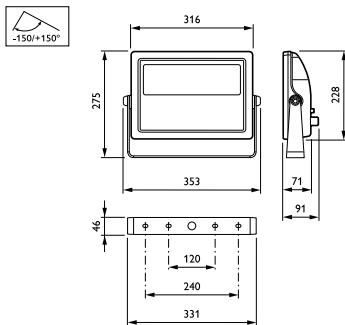

## Product data

General Information		Light Technical	
Number of light sources	30 pcs	Standard tilt angle posttop	0°
Lamp family code	LED-HB [ LED High Brightness]	Standard tilt angle side entry	0°
Light source replaceable	No	<b>Operating and Electrical</b>	
Driver included	Yes	Input Voltage	220 to 240 V
Optical cover/lens type	Flat glass	Input Frequency	50 to 60 Hz
Protection class IEC	Safety class I	<b>Controls and Dimming</b>	
Type description	-	Dimmable	Yes
CE mark	CE mark	<b>Mechanical and Housing</b>	
ENEC mark	ENEC mark	Housing Material	Aluminum
UL mark	UL mark	Optical cover/lens material	Glass
CQC mark	CQC-mark	<b>Approval and Application</b>	
Lifetime to 70% luminous flux	50000 h	Ingress protection code	IP66 [ Dust penetration-protected, jet-proof]
Optic type outdoor	Narrow beam angle 10°		
PSE mark	No		
RoHS mark	-		
WEEE mark	-		

## Vaya Flood MP

Mech. impact protection code	IK06 [ 1 J]	Order product name	BCP415 30xLED-HB/5000 220-240 10 CE CQC
<b>Initial Performance (IEC Compliant)</b>		EAN/UPC - Product	8718291601227
Initial LED luminaire efficacy	45 lm/W	Order code	910503704117
Init. Corr. Color Temperature	5000 K	Numerator - Quantity Per Pack	1
Init. Color Rendering Index	80	Numerator - Packs per outer box	2
Initial input power	73 W	Material Nr. (12NC)	910503704117
<b>Application Conditions</b>		Net Weight (Piece)	5.700 kg
Ambient temperature range	-20 to +40 °C		
<b>Product Data</b>			
Full product code	871829160122799		

### Dimensional drawing

Vaya