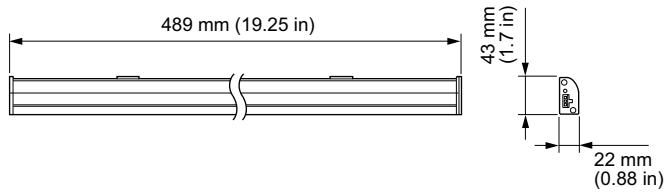

eW Profile Powercore

BCX413 3000 120V GR 21IN

eW Profile Powercore is a direct line voltage, under-cabinet LED luminaire for common task lighting and display case applications. Available in 2700 K, 3000 K or 4000 K color temperatures, eW Profile Powercore is suitable for new installations and retrofits requiring superior illumination quality and dramatic energy savings. With an ultra-low-profile housing, three luminaire lengths, versatile jumper options, and housing colors to match any environment, eW Profile Powercore offers an unprecedented level of design flexibility and ease of use. For more information please visit www.colorkinetics.com/ls/essentialwhite/ewprofilep/.

Product data

General Information	
Light source color	Neutral white
Light source replaceable	No
FCC mark	FCC Class B
Operating and Electrical	
Input Voltage	120 V
Input Frequency	50 to 60 Hz
Mechanical and Housing	
Housing Material	Aluminum extruded
Optical cover/lens material	Polycarbonate
Color	Gray
Approval and Application	
Ingress protection code	IP50 [Dust accumulation-protected]

Initial Performance (IEC Compliant)	
Initial LED luminaire efficacy	42.3 lm/W
Init. Corr. Color Temperature	3000 K
Init. Color Rendering Index	85
Over Time Performance (IEC Compliant)	
Lumen Maintenance 50% at 25°C Reported	50000
Lumen Maintenance 50% at 50°C Reported	50000
Lumen Maintenance 70% at 25°C Reported	48000
Lumen Maintenance 70% at 50°C Reported	37000
Product Data	
Full product code	871829163572700
Order product name	BCX413 3000 120V GR 21IN
EAN/UPC - Product	8718291635727
Order code	910503704126
Numerator - Quantity Per Pack	1
Numerator - Packs per outer box	10

eW Profile Powercore

Material Nr. (12NC)	910503704126
Net Weight (Piece)	0.450 kg

IP50

Dimensional drawing

eW Profile Powercore