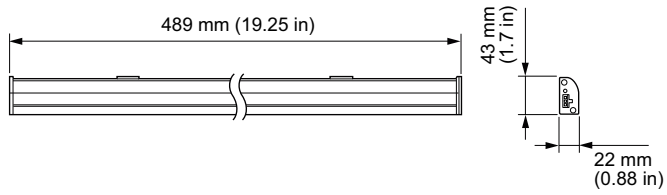

### Product data

General Information		Initial LED luminaire efficacy	
Light source color	Cool white	Initial LED luminaire efficacy	46.5 lm/W
Light source replaceable	No	Init. Corr. Color Temperature	4000 K
		Init. Color Rendering Index	87
Operating and Electrical		Over Time Performance (IEC Compliant)	
Input Voltage	120 V	Lumen Maintenance 50% at 25°C Reported	50000
Input Frequency	50 to 60 Hz	Lumen Maintenance 50% at 50°C Reported	50000
		Lumen Maintenance 70% at 25°C Reported	48000
		Lumen Maintenance 70% at 50°C Reported	37000
Mechanical and Housing		Product Data	
Housing Material	Aluminum extruded	Order product name	BCX413 4000 120V GR 21IN
Optical cover/lens material	Polycarbonate	EAN/UPC - Product	8718291635741
		Order code	910503704129
		Local order code	.
Approval and Application		Numerator - Quantity Per Pack	1
Ingress protection code	IP50 [ Dust accumulation-protected]	Numerator - Packs per outer box	10
Initial Performance (IEC Compliant)			
Initial luminous flux at color temperature of 4000 K	479 lm		

## eW Profile Powercore

Material Nr. (12NC)	910503704129
Net Weight (Piece)	0.450 kg

IP50

### Dimensional drawing

eW Profile Powercore