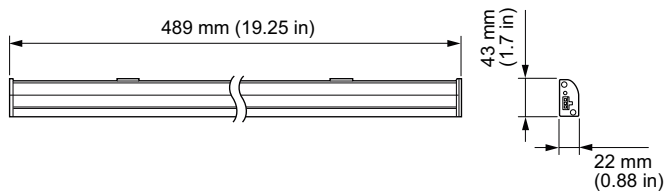

Product Data	
Full product code	871829163574100
Order product name	BCX413 4000 120V GR 21IN
EAN/UPC - Product	8718291635741
Order code	910503704129

eW Profile Powercore

Numerator - Quantity Per Pack	1
Numerator - Packs per outer box	10
Material Nr. (12NC)	910503704129
Net Weight (Piece)	0.450 kg

IP50

Dimensional drawing

eW Profile Powercore