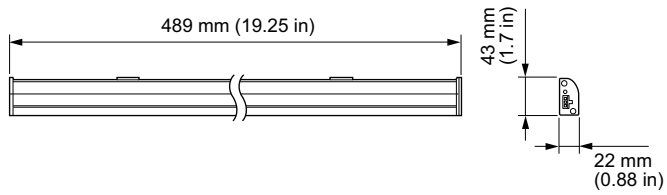

eW Profile Powercore

BCX413 3000 120V BK 21IN

eW Profile Powercore is a direct line voltage, under-cabinet LED fixture for common task lighting and display case applications. Available in 3000 K or 4000 K color temperatures, eW Profile Powercore is suitable for new installations and retrofits requiring superior illumination quality and dramatic energy savings. With an ultra-low-profile housing, three fixture lengths, versatile jumper options, and housing colors to match any environment, eW Profile Powercore offers an unprecedented level of design flexibility and ease of use. Integrated Powercore technology ensures rapid, efficient and accurate control of power output to the fixture directly from line voltage, eliminating the need for external power supplies. Use of standard wiring dramatically simplifies installation and helps lower total system cost.

Product data

General Information	
Light source color	Neutral white
Light source replaceable	No
Operating and Electrical	
Input Voltage	120 V
Input Frequency	50 to 60 Hz
Mechanical and Housing	
Housing Material	Aluminum extruded
Optical cover/lens material	Polycarbonate
Approval and Application	
Ingress protection code	IP50 [Dust accumulation-protected]
Initial Performance (IEC Compliant)	
Initial LED luminaire efficacy	44.1 lm/W

eW Profile Powercore

Net Weight (Piece) 0.450 kg

IP50

Dimensional drawing

eW Profile Powercore