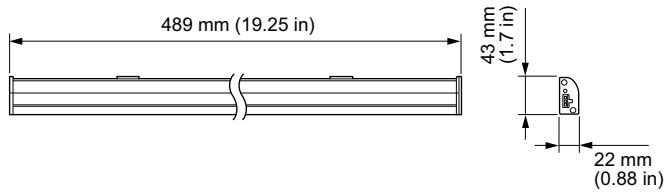

Product data

General Information	
Light source color	Neutral white
Light source replaceable	No
FCC mark	FCC Class B
Operating and Electrical	
Input Voltage	120 V
Input Frequency	50 to 60 Hz
Mechanical and Housing	
Housing Material	Aluminum extruded
Optical cover/lens material	Polycarbonate
Color	Black
Approval and Application	
Ingress protection code	IP50 [Dust accumulation-protected]

Initial Performance (IEC Compliant)	
Initial LED luminaire efficacy	44.1 lm/W
Init. Corr. Color Temperature	3000 K
Init. Color Rendering Index	85
Over Time Performance (IEC Compliant)	
Lumen Maintenance 50% at 25°C Reported	50000
Lumen Maintenance 50% at 50°C Reported	50000
Lumen Maintenance 70% at 25°C Reported	48000
Lumen Maintenance 70% at 50°C Reported	37000
Product Data	
Full product code	871829163576500
Order product name	BCX413 3000 120V BK 21IN
EAN/UPC - Product	8718291635765
Order code	910503704132
Numerator - Quantity Per Pack	1
Numerator - Packs per outer box	10

eW Profile Powercore

Material Nr. (12NC)	910503704132
Net Weight (Piece)	0.450 kg

IP50

Dimensional drawing

eW Profile Powercore