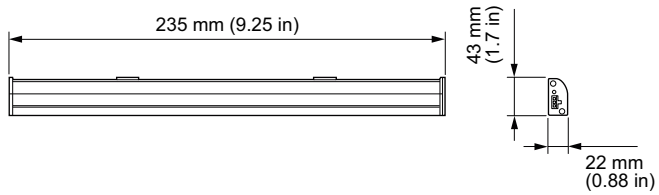

eW Profile Powercore

EW PROFILE PC11 523-000027-72

eW Profile Powercore is a direct line voltage, under-cabinet LED fixture for common task lighting and display case applications. Available in 3000 K or 4000 K color temperatures, eW Profile Powercore is suitable for new installations and retrofits requiring superior illumination quality and dramatic energy savings. With an ultra-low-profile housing, three fixture lengths, versatile jumper options, and housing colors to match any environment, eW Profile Powercore offers an unprecedented level of design flexibility and ease of use. Integrated Powercore technology ensures rapid, efficient and accurate control of power output to the fixture directly from line voltage, eliminating the need for external power supplies. Use of standard wiring dramatically simplifies installation and helps lower total system cost.

Product data

General Information		Init. Corr. Color Temperature	
Light source color	Neutral white		3000 K
Light source replaceable	No	Init. Color Rendering Index	85
Operating and Electrical		Over Time Performance (IEC Compliant)	
Input Voltage	120 V	Lumen Maintenance 50% at 25°C Reported	50000
Input Frequency	50 to 60 Hz	Lumen Maintenance 50% at 50°C Reported	50000
Mechanical and Housing		Lumen Maintenance 70% at 25°C Reported	48000
Housing Material	Aluminum extruded	Lumen Maintenance 70% at 50°C Reported	37000
Optical cover/lens material	Polycarbonate	Product Data	
Approval and Application		Order product name	BCX413 3000 120V WH 11IN
Ingress protection code	IP50 [Dust accumulation-protected]	EAN/UPC - Product	8718291635796
Initial Performance (IEC Compliant)		Order code	267013
Initial LED luminaire efficacy	36.8 lm/W	Local order code	.
		Numerator - Quantity Per Pack	1
		Numerator - Packs per outer box	10
		Material Nr. (12NC)	910503704137

eW Profile Powercore

Net Weight (Piece) 0.276 kg

IP50

Dimensional drawing

eW Profile Powercore