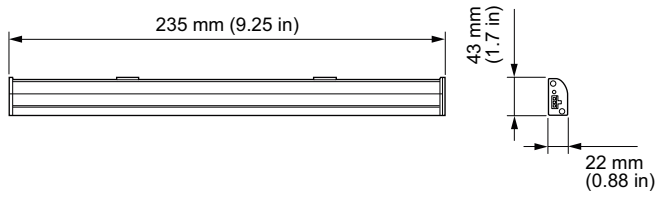

eW Profile Powercore

BCX413 3000 120V WH 11IN

eW Profile Powercore is a direct line voltage, under-cabinet LED fixture for common task lighting and display case applications. Available in 3000 K or 4000 K color temperatures, eW Profile Powercore is suitable for new installations and retrofits requiring superior illumination quality and dramatic energy savings. With an ultra-low-profile housing, three fixture lengths, versatile jumper options, and housing colors to match any environment, eW Profile Powercore offers an unprecedented level of design flexibility and ease of use. Integrated Powercore technology ensures rapid, efficient and accurate control of power output to the fixture directly from line voltage, eliminating the need for external power supplies. Use of standard wiring dramatically simplifies installation and helps lower total system cost.

Product data

General Information		Init. Corr. Color Temperature	
Light source color	Neutral white		3000 K
Light source replaceable	No	Init. Color Rendering Index	85
Operating and Electrical		Over Time Performance (IEC Compliant)	
Input Voltage	120 V	Lumen Maintenance 50% at 25°C Reported	50000
Input Frequency	50 to 60 Hz	Lumen Maintenance 50% at 50°C Reported	50000
Mechanical and Housing		Lumen Maintenance 70% at 25°C Reported	48000
Housing Material	Aluminum extruded	Lumen Maintenance 70% at 50°C Reported	37000
Optical cover/lens material	Polycarbonate	Product Data	
Approval and Application		Order product name	BCX413 3000 120V WH 11IN
Ingress protection code	IP50 [Dust accumulation-protected]	EAN/UPC - Product	8718291635796
Initial Performance (IEC Compliant)		Order code	910503704137
Initial LED luminaire efficacy	36.8 lm/W	Local order code	.
		Numerator - Quantity Per Pack	1
		Numerator - Packs per outer box	10
		Material Nr. (12NC)	910503704137

eW Profile Powercore

Net Weight (Piece) 0.276 kg

IP50

Dimensional drawing

eW Profile Powercore