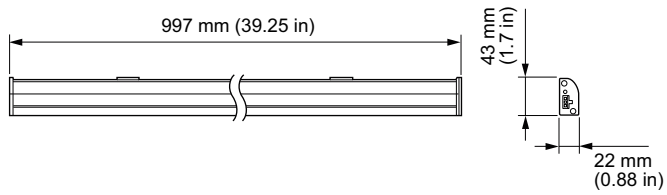

eW Profile Powercore

BCX413 3000 120V WH 41IN

eW Profile Powercore is a direct line voltage, under-cabinet LED fixture for common task lighting and display case applications. Available in 3000 K or 4000 K color temperatures, eW Profile Powercore is suitable for new installations and retrofits requiring superior illumination quality and dramatic energy savings. With an ultra-low-profile housing, three fixture lengths, versatile jumper options, and housing colors to match any environment, eW Profile Powercore offers an unprecedented level of design flexibility and ease of use. Integrated Powercore technology ensures rapid, efficient and accurate control of power output to the fixture directly from line voltage, eliminating the need for external power supplies. Use of standard wiring dramatically simplifies installation and helps lower total system cost.

Product data

General Information		Init. Corr. Color Temperature	
Light source color	Neutral white		3000 K
Light source replaceable	No	Init. Color Rendering Index	85
Operating and Electrical		Over Time Performance (IEC Compliant)	
Input Voltage	120 V	Lumen Maintenance 50% at 25°C Reported	50000
Input Frequency	50 to 60 Hz	Lumen Maintenance 50% at 50°C Reported	50000
Mechanical and Housing		Lumen Maintenance 70% at 25°C Reported	48000
Housing Material	Aluminum extruded	Lumen Maintenance 70% at 50°C Reported	37000
Optical cover/lens material	Polycarbonate	Product Data	
Approval and Application		Order product name	BCX413 3000 120V WH 41IN
Ingress protection code	IP50 [Dust accumulation-protected]	EAN/UPC - Product	8718291635123
Initial Performance (IEC Compliant)		Order code	910503704139
Initial LED luminaire efficacy	42.3 lm/W	Local order code	.
		Numerator - Quantity Per Pack	1
		Numerator - Packs per outer box	6
		Material Nr. (12NC)	910503704139

eW Profile Powercore

Net Weight (Piece) 0.836 kg

IP50

Dimensional drawing

eW Profile Powercore