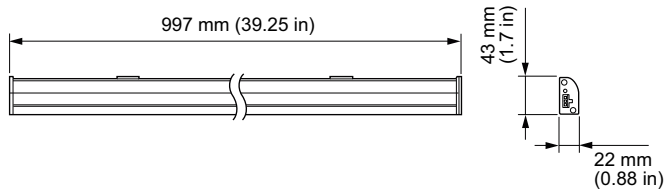

### Product data

General Information	
Light source color	Neutral white
Light source replaceable	No
FCC mark	FCC Class B
Operating and Electrical	
Input Voltage	120 V
Input Frequency	50 to 60 Hz
Mechanical and Housing	
Housing Material	Aluminum extruded
Optical cover/lens material	Polycarbonate
Color	White
Approval and Application	
Ingress protection code	IP50 [ Dust accumulation-protected]

Initial Performance (IEC Compliant)	
Initial LED luminaire efficacy	42.3 lm/W
Init. Corr. Color Temperature	3000 K
Init. Color Rendering Index	85
Over Time Performance (IEC Compliant)	
Lumen Maintenance 50% at 25°C Reported	50000
Lumen Maintenance 50% at 50°C Reported	50000
Lumen Maintenance 70% at 25°C Reported	48000
Lumen Maintenance 70% at 50°C Reported	37000
Product Data	
Full product code	871829163512300
Order product name	BCX413 3000 120V WH 41IN
EAN/UPC - Product	8718291635123
Order code	910503704139
Numerator - Quantity Per Pack	1
Numerator - Packs per outer box	6

## eW Profile Powercore

Material Nr. (12NC)	910503704139
Net Weight (Piece)	0.836 kg

IP50

### Dimensional drawing

eW Profile Powercore