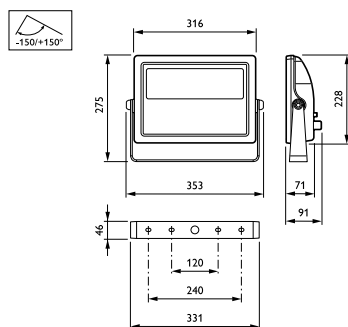

Application Conditions

Ambient temperature range	-20 to +40 °C
---------------------------	---------------

Product Data

Full product code	871829160128999
-------------------	-----------------

Order product name	BCP415 30xLED-HB/3000 220-240 90 CE CQC
EAN/UPC - Product	8718291601289
Order code	910503704205
Numerator - Quantity Per Pack	1
Numerator - Packs per outer box	2
Material Nr. (12NC)	910503704205
Net Weight (Piece)	5.700 kg

Dimensional drawing

Vaya