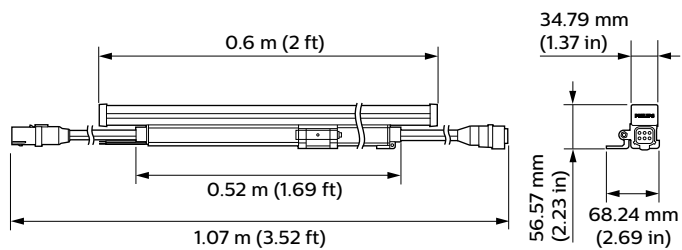

Vaya Linear LP

Lumen Maintenance 70% at 25°C Reported	60000
Lumen Maintenance 70% at 40°C Calculated	100000
Lumen Maintenance 70% at 40°C Reported	60000

Application Conditions

Ambient temperature range	-40 to +104 °F

Product Data

Full product code	871829162017499
Order product name	BCP421 120 RGB L610 CE

EAN/UPC - Product	8718291620174
Order code	910503704421
Local order code	.
Numerator - Quantity Per Pack	1
Numerator - Packs per outer box	4
Material Nr. (12NC)	910503704421
Net Weight (Piece)	1.100 kg

Dimensional drawing

Vaya