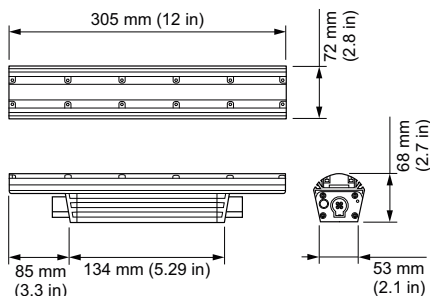

Ingress protection code	IP66 [Dust penetration-protected, jet-proof]
Energy Efficiency Class	G
Mech. impact protection code	IK10 [20 J vandal-resistant]
Vibration Standard	Complies with ANSI C136.31, 3G
Corrosion Resistance	Complies with ASTM B117 standard with special order. Please contact your Color Kinetics Lighting Sales rep for custom configurations.
FCC mark	FCC Class A
Vibration Rating	Complies with ANSI C136.31, 3G
EPREL Registration Number	887817

Initial performance (IEC compliant)

Initial luminous flux (system flux)	619 lm
Initial LED luminaire efficacy	34.9 lm/W
Initial input power	18.5 W

Over time performance (IEC compliant)

Lumen Maintenance 50% at 25°C	75000
Reported	
Lumen Maintenance 50% at 50°C	70000
Reported	

Lumen Maintenance 70% at 25°C	100000
Calculated	
Lumen Maintenance 70% at 25°C	70000
Reported	
Lumen Maintenance 70% at 50°C	100000
Calculated	
Lumen Maintenance 70% at 50°C	65000
Reported	

Application conditions

Ambient temperature range	-40 to +50 °C

Product data

Full product code	871829161978999
Order product name	BCS559 10x60 RGBW L305
EAN/UPC - Product	8718291619789
Order code	423-000001-01
Numerator - Quantity Per Pack	1
Numerator - Packs per outer box	4
Material Nr. (12NC)	910503704682
Net Weight (Piece)	1.200 kg
Catalog Number	423-000001-01
Catalog Number Description	ColorGraz e MX4 Powercore, RGBW, 10° x 60° Beam Angle, 305 mm (1 ft)

Dimensional drawing

BCS559 10x60 RGBW L305