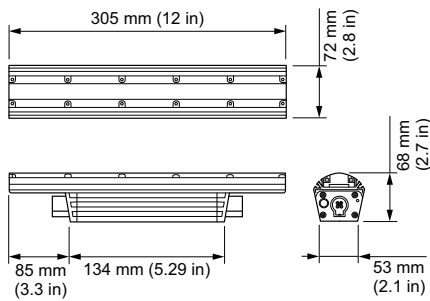

ColorGraze MX4 Powercore

BCS559 60x30 RGBA L305

ColorGraze MX4 Powercore, RGBA, - 60° x 30° Beam Angle, 305 mm (1 ft)

High-output luminaire for high-intensity multi-story façade and surface illumination at minimal setback; RGBW and RGBA options provide an expanded color palette and white light capability in one fixture.

Product data

General Information		Mechanical and Housing	
Lamp family code	LED-HB [LED High Brightness]	Housing material	Aluminum extruded
Light source colour	RGBA	Optic material	Polycarbonate
Light source replaceable	No	Optical cover/lens material	Polycarbonate
Driver included	Yes	Length	305 mm
Optical cover/lens type	PC [Polycarbonate bowl/cover]	Approval and Application	
Luminaire light beam spread	60° x 30°	Ingress protection code	IP66 [Dust penetration-protected, jet-proof]
Protection class IEC	Safety class I (I)	Energy Efficiency Class	G
CE mark	CE mark	Mech. impact protection code	IK10 [20 J vandal-resistant]
UL mark	UL and cUL mark	Vibration standard	Complies with ANSI C136.31, 3G
Operating and Electrical		Vibration rating	Complies with ANSI C136.31, 3G
Input Voltage	100 to 277 V		887719
Input frequency	50 to 60 Hz	Initial Performance (IEC Compliant)	
Controls and Dimming		Initial luminous flux (system flux)	561 lm
Dimmable	Yes	Initial LED luminaire efficacy	28 lm/W

Application Conditions

Ambient temperature range	-40 to +50 °C
---------------------------	---------------

Product Data

Full product code	871829161991899
-------------------	-----------------

Order product name	BCS559 60x30 RGBA L305
EAN/UPC – product	8718291619918
Order code	423-000002-04
SAP numerator – quantity per pack	1
Numerator – packs per outer box	4
SAP material	910503704706
SAP net weight (piece)	1.200 kg
Commercial Code	423-000002-04
Catalogue number description	ColorGrazе MX4 Powercore, RGBA, 60° x 30° Beam Angle, 305 mm (1 ft)

Dimensional drawing

BCS559 60x30 RGBA L305