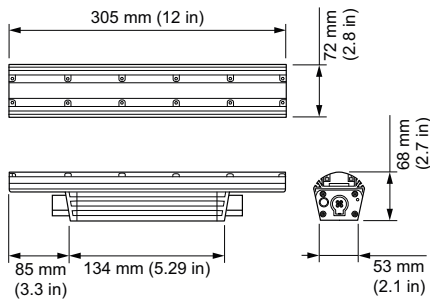

ColorGrazе MX4 Powercore

Vibration rating	Complies with ANSI C136.31, 3G
	887719

Initial performance (IEC compliant)

Initial luminous flux (system flux)	561 lm
Initial LED luminaire efficacy	28 lm/W
Initial input power	18.5 W

Over time performance (IEC compliant)

Lumen Maintenance 50% at 25 °C Reported	7500
Lumen Maintenance 50% at 50 °C Reported	70000
Lumen Maintenance 70% at 25 °C Calculated	100000
Lumen Maintenance 70% at 25 °C Reported	70000
Lumen Maintenance 70% at 50 °C Calculated	100000
Lumen Maintenance 70% at 50 °C Reported	65000

Application conditions

Ambient temperature range	-40 to +50 °C

Product data

Full product code	871829161991899
Order product name	BCS559 60x30 RGBA L305
EAN/UPC – product	8718291619918
Order code	423-000002-04
SAP numerator – quantity per pack	1
Numerator – packs per outer box	4
SAP material	910503704706
Net Weight (Piece)	1.200 kg
Commercial Code	423-000002-04
Catalogue number description	ColorGrazе MX4 Powercore, RGBA, 60° x 30° Beam Angle, 305 mm (1 ft)

Dimensional drawing

BCS559 60x30 RGBA L305