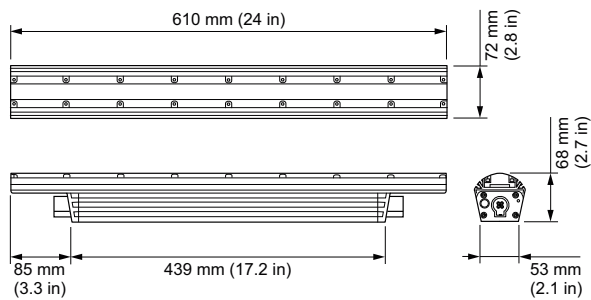

Application conditions

Ambient temperature range	-40 to +50 °C
---------------------------	---------------

Product data

Full product code	871829161993299
Order product name	BCS559 10x60 RGBA L609
EAN/UPC – product	8718291619932
Order code	423-000002-06
SAP numerator – quantity per pack	1
Numerator – packs per outer box	4
SAP material	910503704708
Net Weight (Piece)	0.825 kg
Commercial Code	423-000002-06
Catalogue number description	ColorGraz e MX4 Powercore, RGBA, 10° x 60° Beam Angle, 610 mm (2 ft)

Dimensional drawing

BCS559 10x60 RGBA L609