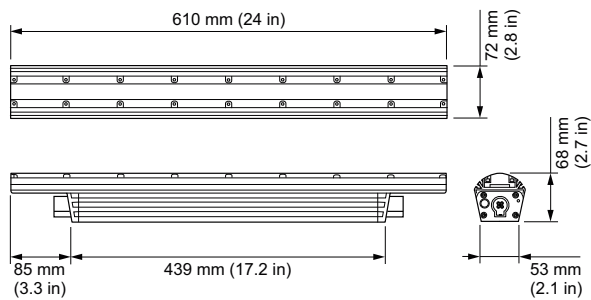

ColorGraze MX4 Powercore

ColorGraze MX4 Powercore, RGBA, 10° x 60° Beam Angle, 610 mm (2 ft)

ColorGraze MX4 Powercore, RGBA, 10° x 60° Beam Angle, 610 mm (2 ft)

High-output luminaire for high-intensity multi-story façade and surface illumination at minimal setback; RGBW and RGBA options provide an expanded color palette and white light capability in one fixture.

Product data

General information		Controls and dimming	
Lamp family code	LED-HB [LED High Brightness]	Dimmable	Yes
Lamp colour code	RGBA	Mechanical and housing	
Light source replaceable	No	Housing material	Aluminum extruded
Driver included	Yes	Optic material	Polycarbonate
Optical cover/lens type	PC [Polycarbonate bowl/cover]	Optical cover/lens material	Polycarbonate
Luminaire light beam spread	10° x 60°	Length	610 mm
Protection class IEC	Safety class I (I)	Approval and application	
CE mark	CE mark	Ingress protection code	IP66 [Dust penetration-protected, jet-proof]
UL mark	UL and cUL mark	Energy Efficiency Class	G
Operating and electrical		Mech. impact protection code	IK10 [20 J vandal-resistant]
Input Voltage	100 to 277 V	Vibration standard	Complies with ANSI C136.31, 3G
Input frequency	50 to 60 Hz	Vibration rating	Complies with ANSI C136.31, 3G

Application conditions

Ambient temperature range	-40 to +50 °C
---------------------------	---------------

Product data

Full product code	871829161993299
Order product name	BCS559 10x60 RGBA L609
EAN/UPC – product	8718291619932
Order code	423-000002-06
SAP numerator – quantity per pack	1
Numerator – packs per outer box	4
SAP material	910503704708
Net Weight (Piece)	0.825 kg
Commercial Code	423-000002-06
Commercial Code	ColorGraz e MX4 Powercore, RGBA, 10° x 60° Beam Angle, 610 mm (2 ft)

Dimensional drawing

BCS559 10x60 RGBA L609