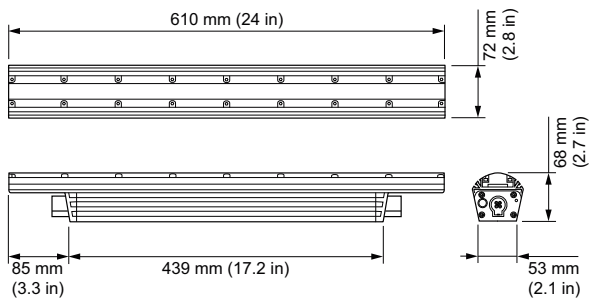

ColorGrazе MX4 Powercore

Initial input power	37 W
Over Time Performance (IEC Compliant)	
Lumen Maintenance 50% at 25 °C Reported	75000
Lumen Maintenance 50% at 50 °C Reported	70000
Lumen Maintenance 70% at 25 °C Calculated	100000
Lumen Maintenance 70% at 25 °C Reported	70000
Lumen Maintenance 70% at 50 °C Calculated	100000
Lumen Maintenance 70% at 50 °C Reported	65000
Application Conditions	
Ambient temperature range	-40 to +50 °C

Product Data	
Full product code	871829161994999
Order product name	BCS559 15x30 RGBA L609
EAN/UPC – product	8718291619949
Order code	423-000002-07
SAP numerator – quantity per pack	1
Numerator – packs per outer box	4
SAP material	910503704709
SAP net weight (piece)	2.700 kg
Commercial Code	423-000002-07
Catalogue number description	ColorGrazе MX4 Powercore, RGBA, 15° x 30° Beam Angle, 610 mm (2 ft)

Dimensional drawing

BCS559 15x30 RGBA L609