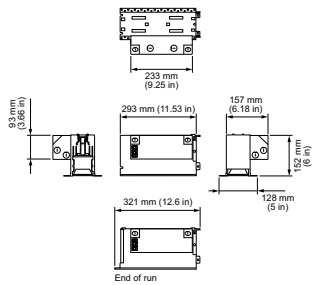

SkyRibbon IntelliHue Linear Direct

Dimensional drawing

SkyRibbon Linear RA507Z/508Z/509Z