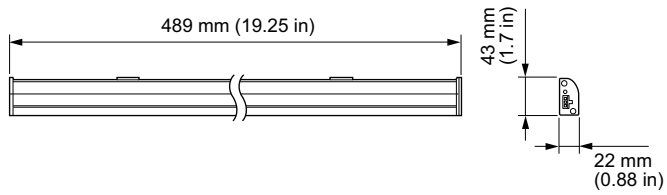

## BCX413 2700 120V GR 21IN

eW Profile Powercore is a direct line voltage, under-cabinet LED fixture for common task lighting and display case applications. Available in 3000 K or 4000 K color temperatures, eW Profile Powercore is suitable for new installations and retrofits requiring superior illumination quality and dramatic energy savings. With an ultra-low-profile housing, three fixture lengths, versatile jumper options, and housing colors to match any environment, eW Profile Powercore offers an unprecedented level of design flexibility and ease of use. Integrated Powercore technology ensures rapid, efficient and accurate control of power output to the fixture directly from line voltage, eliminating the need for external power supplies. Use of standard wiring dramatically simplifies installation and helps lower total system cost.

### Product data

General Information	
Light source color	Warm white
Light source replaceable	No
Operating and Electrical	
Input Voltage	120 V
Input Frequency	50 to 60 Hz
Mechanical and Housing	
Housing Material	Aluminum extruded
Optical cover/lens material	Polycarbonate
Approval and Application	
Ingress protection code	IP50 [Dust accumulation-protected]
Initial Performance (IEC Compliant)	
Initial LED luminaire efficacy	43.9 lm/W

Init. Corr. Color Temperature	2700 K
Init. Color Rendering Index	82
Over Time Performance (IEC Compliant)	
Lumen Maintenance 50% at 25°C Reported	50000
Lumen Maintenance 50% at 50°C Reported	50000
Lumen Maintenance 70% at 25°C Reported	48000
Lumen Maintenance 70% at 50°C Reported	37000
Product Data	
Order product name	BCX413 2700 120V GR 21IN
EAN/UPC - Product	8718291635833
Order code	910503705056
Local order code	.
Numerator - Quantity Per Pack	1
Numerator - Packs per outer box	10
Material Nr. (12NC)	910503705056

### Dimensional drawing

eW Profile Powercore