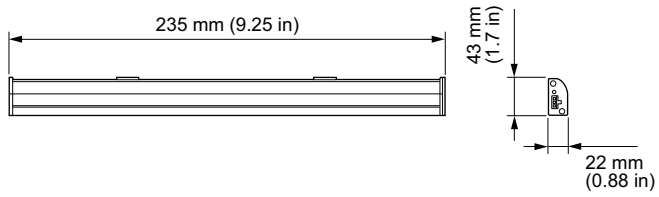

eW Profile Powercore

BCX413 2700 120V BK 11IN

eW Profile Powercore is a direct line voltage, under-cabinet LED fixture for common task lighting and display case applications. Available in 3000 K or 4000 K color temperatures, eW Profile Powercore is suitable for new installations and retrofits requiring superior illumination quality and dramatic energy savings. With an ultra-low-profile housing, three fixture lengths, versatile jumper options, and housing colors to match any environment, eW Profile Powercore offers an unprecedented level of design flexibility and ease of use. Integrated Powercore technology ensures rapid, efficient and accurate control of power output to the fixture directly from line voltage, eliminating the need for external power supplies. Use of standard wiring dramatically simplifies installation and helps lower total system cost.

Product data

General Information		Init. Corr. Color Temperature	
Light source color	Warm white		2700 K
Light source replaceable	No	Init. Color Rendering Index	82
Operating and Electrical		Over Time Performance (IEC Compliant)	
Input Voltage	120 V	Lumen Maintenance 50% at 25°C Reported	50000
Input Frequency	50 to 60 Hz	Lumen Maintenance 50% at 50°C Reported	50000
Mechanical and Housing		Lumen Maintenance 70% at 25°C Reported	48000
Housing Material	Aluminum extruded	Lumen Maintenance 70% at 50°C Reported	37000
Optical cover/lens material	Polycarbonate	Product Data	
Approval and Application		Order product name	BCX413 2700 120V BK 11IN
Ingress protection code	IP50 [Dust accumulation-protected]	EAN/UPC - Product	8718291635840
Initial Performance (IEC Compliant)		Order code	910503705058
Initial LED luminaire efficacy	37.1 lm/W	Local order code	.
		Numerator - Quantity Per Pack	1
		Numerator - Packs per outer box	10
		Material Nr. (12NC)	910503705058

eW Profile Powercore

Net Weight (Piece) 0.276 kg

IP50

Dimensional drawing

eW Profile Powercore