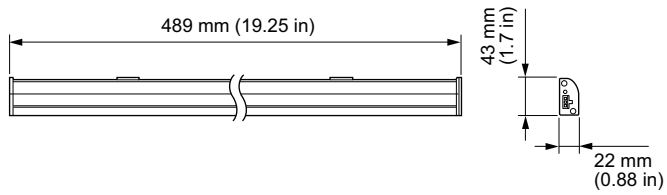

eW Profile Powercore

BCX413 2700 120V BK 21IN

eW Profile Powercore is a direct line voltage, under-cabinet LED fixture for common task lighting and display case applications. Available in 3000 K or 4000 K color temperatures, eW Profile Powercore is suitable for new installations and retrofits requiring superior illumination quality and dramatic energy savings. With an ultra-low-profile housing, three fixture lengths, versatile jumper options, and housing colors to match any environment, eW Profile Powercore offers an unprecedented level of design flexibility and ease of use. Integrated Powercore technology ensures rapid, efficient and accurate control of power output to the fixture directly from line voltage, eliminating the need for external power supplies. Use of standard wiring dramatically simplifies installation and helps lower total system cost.

Product data

General Information		Init. Corr. Color Temperature	
Light source color	Warm white		2700 K
Light source replaceable	No	Init. Color Rendering Index	82
Operating and Electrical		Over Time Performance (IEC Compliant)	
Input Voltage	120 V	Lumen Maintenance 50% at 25°C Reported	50000
Input Frequency	50 to 60 Hz	Lumen Maintenance 50% at 50°C Reported	50000
Mechanical and Housing		Lumen Maintenance 70% at 25°C Reported	48000
Housing Material	Aluminum extruded	Lumen Maintenance 70% at 50°C Reported	37000
Optical cover/lens material	Polycarbonate	Product Data	
Approval and Application		Order product name	BCX413 2700 120V BK 21IN
Ingress protection code	IP50 [Dust accumulation-protected]	EAN/UPC - Product	8718291635857
Initial Performance (IEC Compliant)		Order code	910503705059
Initial LED luminaire efficacy	43.9 lm/W	Local order code	.
		Numerator - Quantity Per Pack	1
		Numerator - Packs per outer box	10
		Material Nr. (12NC)	910503705059

eW Profile Powercore

Net Weight (Piece) 0.450 kg

IP50

Dimensional drawing

eW Profile Powercore