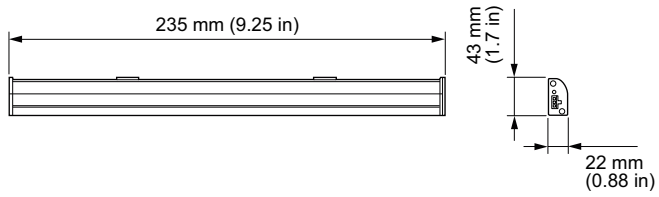

## BCX413 2700 120V WH 11IN

eW Profile Powercore is a direct line voltage, under-cabinet LED fixture for common task lighting and display case applications. Available in 3000 K or 4000 K color temperatures, eW Profile Powercore is suitable for new installations and retrofits requiring superior illumination quality and dramatic energy savings. With an ultra-low-profile housing, three fixture lengths, versatile jumper options, and housing colors to match any environment, eW Profile Powercore offers an unprecedented level of design flexibility and ease of use. Integrated Powercore technology ensures rapid, efficient and accurate control of power output to the fixture directly from line voltage, eliminating the need for external power supplies. Use of standard wiring dramatically simplifies installation and helps lower total system cost.

### Product data

General Information		Init. Corr. Color Temperature	
Light source color	Warm white		2700 K
Light source replaceable	No	Init. Color Rendering Index	82
Operating and Electrical		Over Time Performance (IEC Compliant)	
Input Voltage	120 V	Lumen Maintenance 50% at 25°C Reported	50000
Input Frequency	50 to 60 Hz	Lumen Maintenance 50% at 50°C Reported	50000
Mechanical and Housing		Lumen Maintenance 70% at 25°C Reported	48000
Housing Material	Aluminum extruded	Lumen Maintenance 70% at 50°C Reported	37000
Optical cover/lens material	Polycarbonate	Product Data	
Approval and Application		Order product name	BCX413 2700 120V WH 11IN
Ingress protection code	IP50 [Dust accumulation-protected]	EAN/UPC - Product	8718291640189
Initial Performance (IEC Compliant)		Order code	910503705061
Initial LED luminaire efficacy	37.1 lm/W	Local order code	.
		Numerator - Quantity Per Pack	1
		Numerator - Packs per outer box	10
		Material Nr. (12NC)	910503705061

## eW Profile Powercore

Net Weight (Piece) 0.276 kg

IP50

### Dimensional drawing

eW Profile Powercore