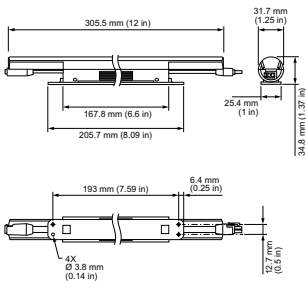

Application Conditions

Ambient temperature range	-4 to +122 °F
---------------------------	---------------

Product Data

Full product code	871829164264099
Order product name	BCX423 3500 4.0W 120V WB 12IN UL
EAN/UPC - Product	8718291642640
Order code	910503705165
Local order code	.
Numerator - Quantity Per Pack	1
Numerator - Packs per outer box	25
Material Nr. (12NC)	910503705165
Net Weight (Piece)	0.166 kg

Dimensional drawing

eW Cove QLX Powercore