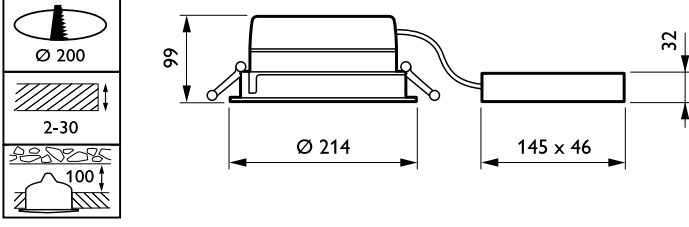

LuxSpace, recessed

Boyutlu çizim

LuxSpace gen2 DN570B-DN572B