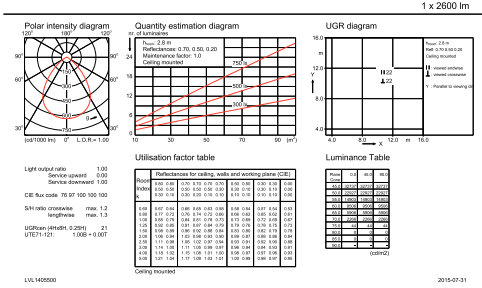

LuxSpace, surface mounted

Boyutlu çizim

LuxSpace gen2 DN570B-DN572B

Fotometrik bilgi

DN570C PSED-E 1xLED24S/830 C

DN570C PSED-E 1xLED24S/830 C

IFGU1_DN570C PSED-E 1xLED24S830 C.EPS

IFPC1_DN570C PSED-E 1xLED24S830 C.EPS