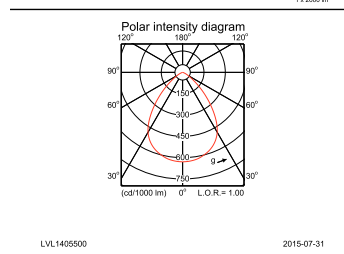

LuxSpace, surface mounted

Boyutlu çizim

LuxSpace gen2 DN570B-DN572B

Fotometrik bilgi

DN570C PSED-E 1xLED24S/830 C

DN570C PSED-E 1xLED24S/830 C

IFGU1_DN570C PSED-E 1xLED24S830 C.EPS

IFPC1_DN570C PSED-E 1xLED24S830 C.EPS