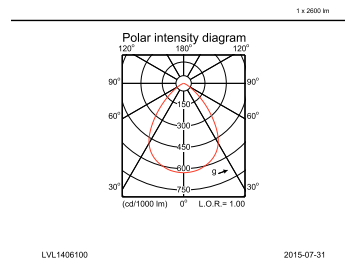

LuxSpace, surface mounted

Boyutlu çizim

LuxSpace gen2 DN570B-DN572B

Fotometrik bilgi

DN570C PSED-E 1xLED24S/840 C

DN570C PSED-E 1xLED24S/840 C

IFGU1_DN570C PSED-E 1xLED24S/840 C.EPS

IFPC1_DN570C PSED-E 1xLED24S/840 C.EPS