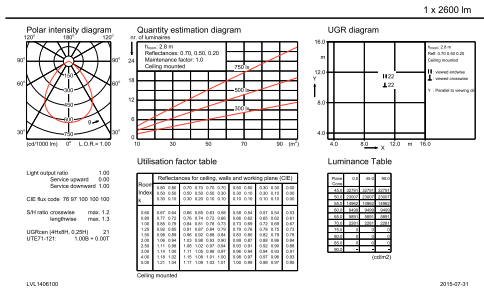

LuxSpace, surface mounted

Boyutlu çizim

LuxSpace gen2 DN570B-DN572B

Fotometrik bilgi

DN570C PSED-E 1xLED24S/840 C

DN570C PSED-E 1xLED24S/840 C

IFGU1_DN570C PSED-E 1xLED24S/840 C.EPS

IFPC1_DN570C PSED-E 1xLED24S/840 C.EPS